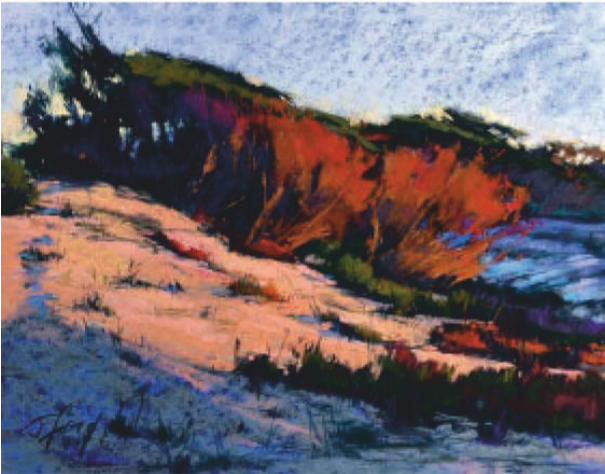

Expanded Digital Edition Content

(CLOCKWISE FROM TOP LEFT) **Country Calm**, 2011, pastel, 16 x 12 in., private collection, plein air • **Carmel Morning Vista**, 2011, pastel, 12 x 16 in., private collection, plein air • **Dusk Landscape**, 2019, pastel, 16 x 20 in., available from artist, studio • **Orange Glow**, 2019, pastel, 11 x 14 in., available from artist, studio

October-November 2019 / www.outdoorpainter.com

Expanded Digital Edition Content

(CLOCKWISE FROM TOP LEFT) **French Blue Beach**, 2017, pastel, 9 x 12 in., available from artist, *plein air* • **Lily Pads sur Ciel Bleu**, 2017, pastel, 11 x 14 in., available from artist, *studio* • **Surf Splash, Pacific Grove**, 2010, pastel, 8 x 16 in., available from artist, *plein air* • **Orange Sunshine**, 2019, pastel, 16 x 20 in., available from artist, *studio*