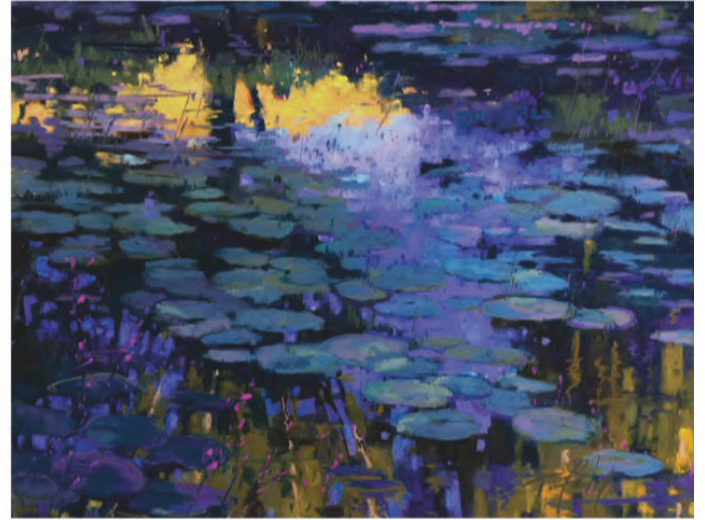

Expanded Digital Edition Content

(CLOCKWISE FROM TOP LEFT) **Country Calm**, 2011, pastel, 16 x 12 in., private collection, plein air • **Carmel Morning Vista**, 2011, pastel, 12 x 16 in., private collection, plein air • **Dusk Landscape**, 2019, pastel, 16 x 20 in., available from artist, studio • **Orange Glow**, 2019, pastel, 11 x 14 in., available from artist, studio

October-November 2019 / www.outdoorpainter.com

Expanded Digital Edition Content

(CLOCKWISE FROM TOP LEFT) **French Blue Beach**, 2017, pastel, 9 x 12 in., available from artist, *plein air* • **Lily Pads sur Ciel Bleu**, 2017, pastel, 11 x 14 in., available from artist, *studio* • **Surf Splash, Pacific Grove**, 2010, pastel, 8 x 16 in., available from artist, *plein air* • **Orange Sunshine**, 2019, pastel, 16 x 20 in., available from artist, *studio*