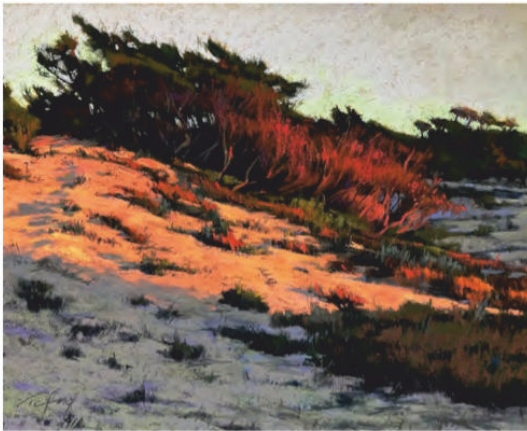

Expanded Digital Edition Content

(CLOCKWISE FROM TOP LEFT) **Country Calm**, 2011, pastel, 16 x 12 in., private collection, plein air • **Carmel Morning Vista**, 2011, pastel, 12 x 16 in., private collection, plein air • **Dusk Landscape**, 2019, pastel, 16 x 20 in., available from artist, studio • **Orange Glow**, 2019, pastel, 11 x 14 in., available from artist, studio

October-November 2019 / www.outdoorpainter.com

Expanded Digital Edition Content

(CLOCKWISE FROM TOP LEFT) **French Blue Beach**, 2017, pastel, 9 x 12 in., available from artist, *plein air* • **Lily Pads sur Ciel Bleu**, 2017, pastel, 11 x 14 in., available from artist, *studio* • **Surf Splash, Pacific Grove**, 2010, pastel, 8 x 16 in., available from artist, *plein air* • **Orange Sunshine**, 2019, pastel, 16 x 20 in., available from artist, *studio*